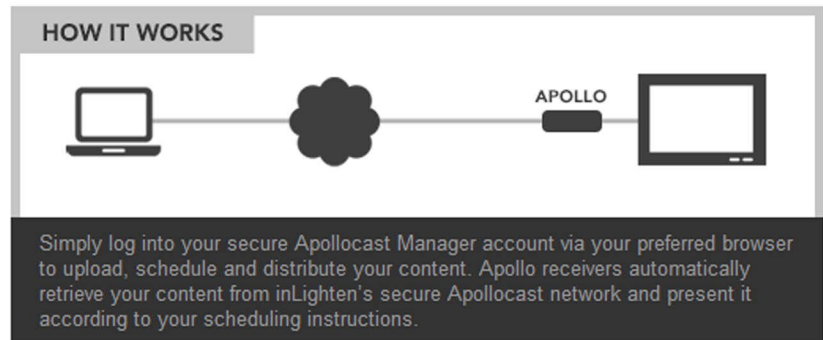

The power of digital signage now fits in the palm of your hand. inLighten's 1.2 oz., solid state Apollo receiver is the first full-function, Android-based solution for digital signage. With HDMI connectivity that's compatible with the full range of LED, LCD and other displays, Apollo receivers output 16:9 HD video of exceptional quality and audio of superb clarity.

Manufactured by inLighten, Apollo receivers are engineered to combine revolutionary inLighten software with hardware that's ultra-compact and includes a lifetime replacement warranty with inLighten's hosting service. Apollo receivers seamlessly interface with inLighten's cloud-based Apollocast network via wired or wireless Internet. With Apollo at your screens, the expense of digital signage disappears and a portal opens to the most comprehensive suite of [web-based network controls](#) available.

Apollo receivers present content created using [standard graphic software](#) or with inLighten's cloud-based [Studio](#) creation software. Apollo receivers automatically combine your messages with other high-value content such as programmable news and information from inLighten's [iTV News Bureau](#) as well as a variety of live links to [social media](#), RSS and other data sources that can be incorporated with ease.